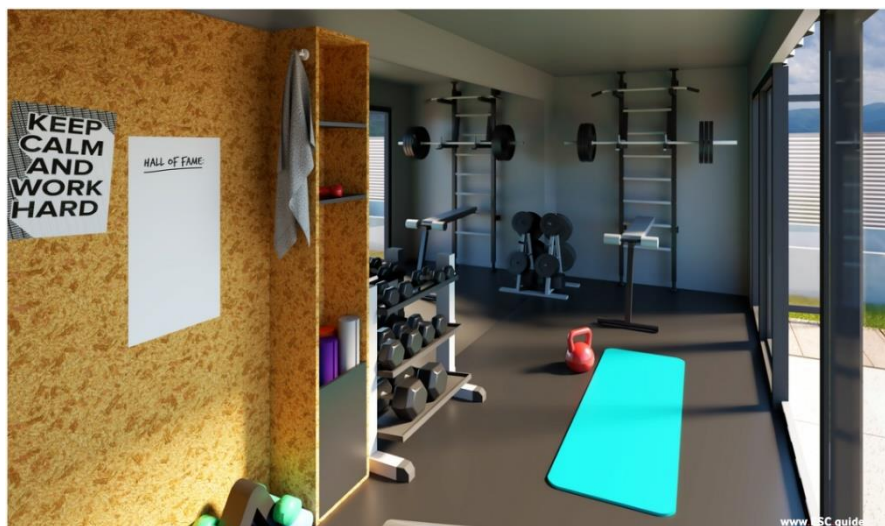

Not enough space for your own gym or yoga studio? It seems we may have a solution for you!

It's a great alternative to a regular gym. You can easily invite your friends and work out at home.

It's based on a 20 feet long HC shipping container. Thanks to that we can keep its industrial look. From the outside, it's a stylish little building painted any color you want – a color of your choice that will let it blend into every garden.

Thanks to the big windows and open layout, MOMO Hercules offers unique spaciousness. You will be able to place your favorite gym equipment or enjoy a yoga session without any compromises! Good isolation and installed A/C with a heating function will allow you to use it all year long.