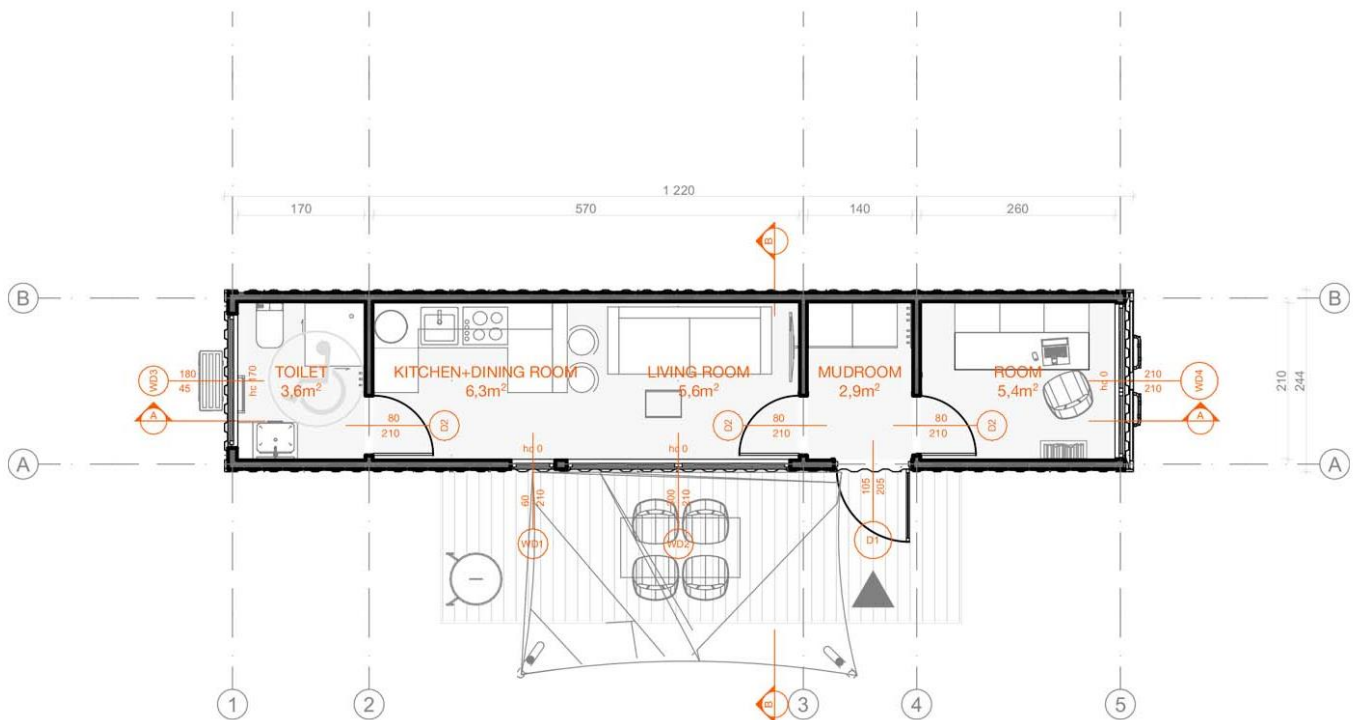

The layout has been designed to maximize all the available space. Lots of smart solutions, cozy design, and brightness make it a perfect solution for you.

**SPECIFICATION**

- **Area:** 15 m<sup>2</sup> outside, 12 m<sup>2</sup> inside
- **Outside dimensions:** length 6.1 m, width 2.5 m, height 2.9 m
- **Internal dimensions:** length 5.7 m, width 2.1 m, height 2.5 m
- **Isolation:** 12 cm PIR
- **Windows:** PVC, three-glass
- **Heating/cooling:** A/C with warming function
- **Facade:** painted
- **Roof:** painted
- **Layout:** open plan
- **3-year guarantee**

## SPECIFICATION

- **Area:** 15 m<sup>2</sup> outside, 12 m<sup>2</sup> inside
- **Outside dimensions:** length 6.1 m, width 2.5 m, height 2.9 m
- **Internal dimensions:** length 5.7 m, width 2.1 m, height 2.5 m
- **Isolation:** 10 cm PIR
- **Windows:** PVC, three-glass
- **Heating/cooling:** A/C with warming function
- **Facade:** painted
- **Roof:** painted
- **Layout:** open plan 3-year guarantee

## SPECIFICATION

- **Area:** 30 m2 outside, 25 m2 inside
- **Outside dimensions:** length 12.2 m, width 2.5 m, height 2.9 m
- **Internal dimensions:** length 11.9 m, width 2.1 m, height 2.5 m
- **Isolation:** 12 cm PIR
- **Windows:** PVC, three-glass
- **Heating/cooling:** A/C with warming function and infrared ceiling panels
- **Facade:** painted with living garden wall
- **Roof:** painted
- **Layout:** Separate bedroom and bathroom, living room with a kitchenette, hall
- **3-year guarantee**

**SPECIFICATION**

- **Area:** 30 m2 outside, 25 m2 inside
- **Outside dimensions:** length 12.2 m, width 2.5 m, height 2.9 m
- **Internal dimensions:** length 11.9 m, width 2.1 m, height 2.5 m
- **Isolation:** 12 cm PIR
- **Windows:** PVC, three-glass
- **Heating/cool**
- **ling:** A/C with warming function and infrared ceiling panels
- **Facade:** painted with wooden cladding
- **Roof:** painted
- **Layout:** Separate bedroom and bathroom, living room with a kitchenette, hall
- **3-year guarantee**