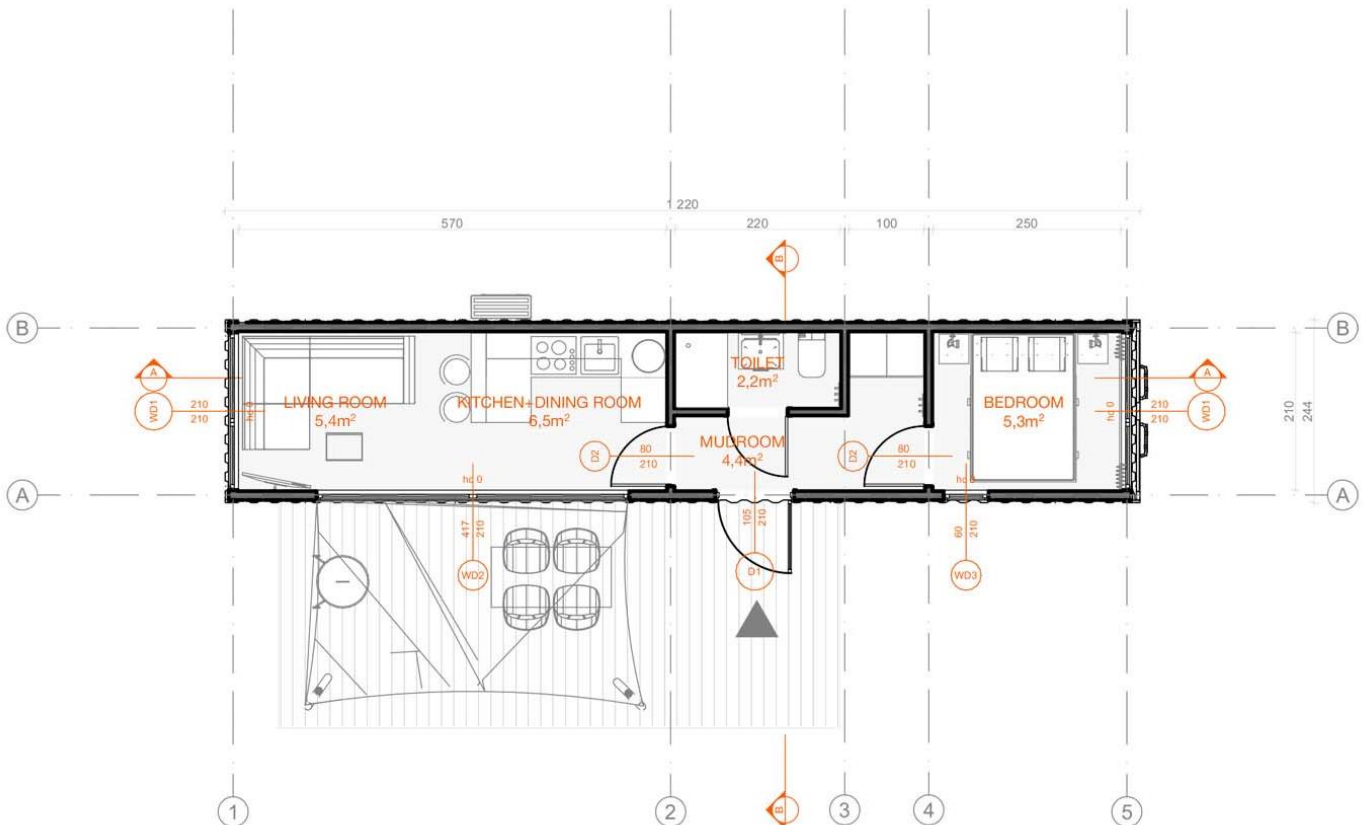

**SPECIFICATION**

- **Area:** 15 m<sup>2</sup> outside, 12 m<sup>2</sup> inside
- **Outside dimensions:** length 6.1 m, width 2.5 m, height 2.9 m
- **Internal dimensions:** length 5.7 m, width 2.1 m, height 2.5 m
- **Isolation:** 10 cm PIR
- **Windows:** PVC, three-glass
- **Heating/cooling:** A/C with warming function
- **Facade:** painted
- **Roof:** painted
- **Layout:** open plan 3-year guarantee

The layout has been designed to maximize all the available space. Lots of smart solutions, cozy design, and brightness make it a perfect solution for you.

**SPECIFICATION**

- **Area:** 15 m<sup>2</sup> outside, 12 m<sup>2</sup> inside
- **Outside dimensions:** length 6.1 m, width 2.5 m, height 2.9 m
- **Internal dimensions:** length 5.7 m, width 2.1 m, height 2.5 m
- **Isolation:** 12 cm PIR
- **Windows:** PVC, three-glass
- **Heating/cooling:** A/C with warming function
- **Facade:** painted
- **Roof:** painted
- **Layout:** open plan
- **3-year guarantee**

## SPECIFICATION

- **Area:** 15 m<sup>2</sup> outside, 12 m<sup>2</sup> inside
- **Outside dimensions:** length 6.1 m, width 2.5 m, height 2.9 m
- **Internal dimensions:** length 5.7 m, width 2.1 m, height 2.5 m
- **Isolation:** 10 cm PIR
- **Windows:** PVC, three-glass
- **Heating/cooling:** A/C with warming function
- **Facade:** painted
- **Roof:** painted
- **Layout:** open plan 3-year guarantee

## SPECIFICATION

- **Area:** 30 m2 outside, 25 m2 inside
- **Outside dimensions:** length 12.2 m, width 2.5 m, height 2.9 m
- **Internal dimensions:** length 11.9 m, width 2.1 m, height 2.5 m
- **Isolation:** 12 cm PIR
- **Windows:** PVC, three-glass
- **Heating/cooling:** A/C with warming function and infrared ceiling panels
- **Facade:** painted with living garden wall
- **Roof:** painted
- **Layout:** Separate bedroom and bathroom, living room with a kitchenette, hall
- **3-year guarantee**