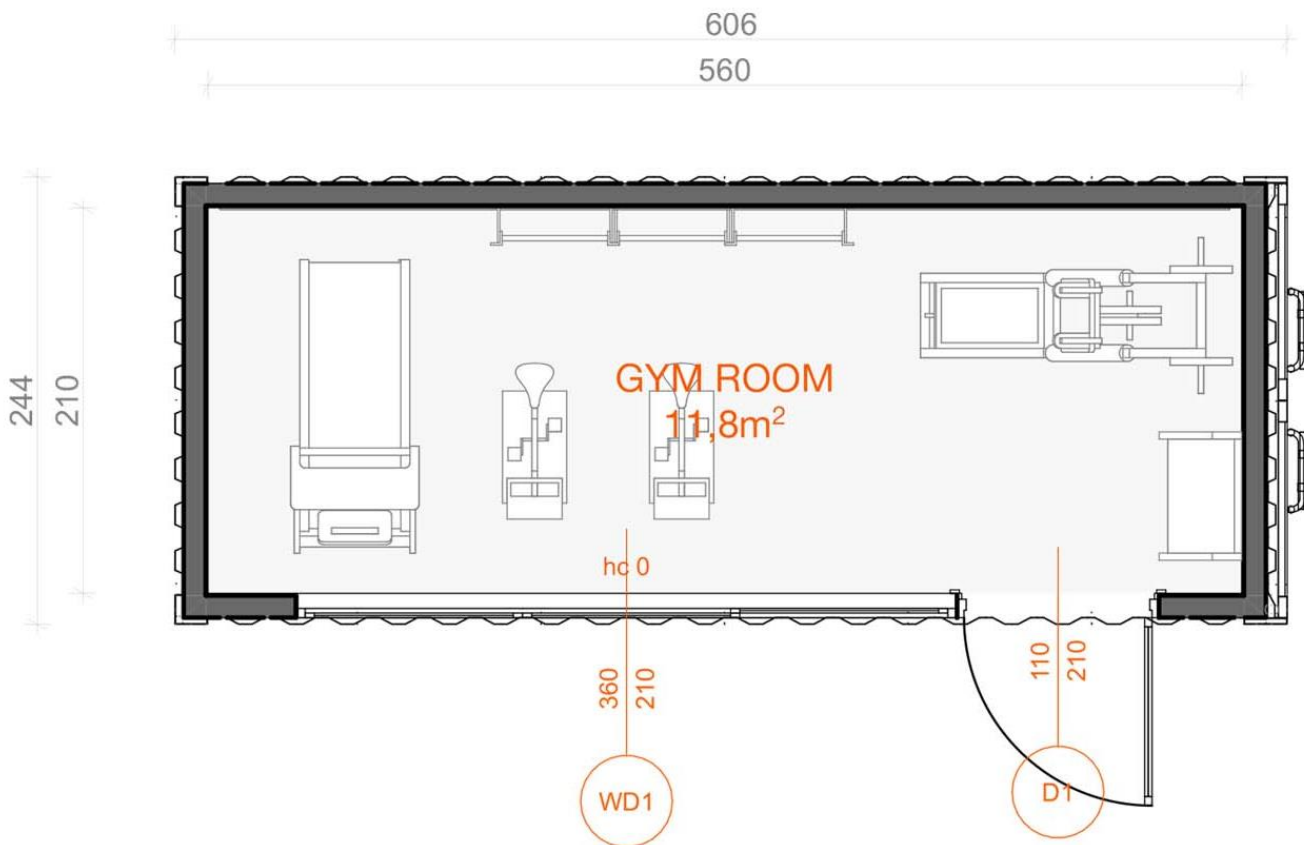

## SPECIFICATION

- **Area:** 15 m<sup>2</sup> outside, 12 m<sup>2</sup> inside
- **Outside dimensions:** length 6.1 m, width 2.5 m, height 2.9 m
- **Internal dimensions:** length 5.7 m, width 2.1 m, height 2.5 m
- **Isolation:** 10 cm PIR
- **Windows:** PVC, three-glass
- **Heating/cooling:** A/C with warming function
- **Facade:** painted
- **Roof:** painted
- **Layout:** open plan
- **3-year guarantee**

## 2.2. MOMO Hercules – Container GYM

**DIMENSION** 15m<sup>2</sup> 2.5×6.1m

**PRICE FROM** 26.900 EUR

<https://www.esc.guide/post/momo-hercules>

Not enough space for your own gym or yoga studio? It seems we may have a solution for you!

**SPECIFICATION**

- **Area:** 15 m<sup>2</sup> outside, 12 m<sup>2</sup> inside
- **Outside dimensions:** length 6.1 m, width 2.5 m, height 2.9 m
- **Internal dimensions:** length 5.7 m, width 2.1 m, height 2.5 m
- **Isolation:** 10 cm PIR
- **Windows:** PVC, three-glass
- **Heating/cooling:** A/C with warming function
- **Facade:** painted
- **Roof:** painted
- **Layout:** open plan 3-year guarantee

The layout has been designed to maximize all the available space. Lots of smart solutions, cozy design, and brightness make it a perfect solution for you.

**SPECIFICATION**

- **Area:** 15 m<sup>2</sup> outside, 12 m<sup>2</sup> inside
- **Outside dimensions:** length 6.1 m, width 2.5 m, height 2.9 m
- **Internal dimensions:** length 5.7 m, width 2.1 m, height 2.5 m
- **Isolation:** 12 cm PIR
- **Windows:** PVC, three-glass
- **Heating/cooling:** A/C with warming function
- **Facade:** painted
- **Roof:** painted
- **Layout:** open plan
- **3-year guarantee**