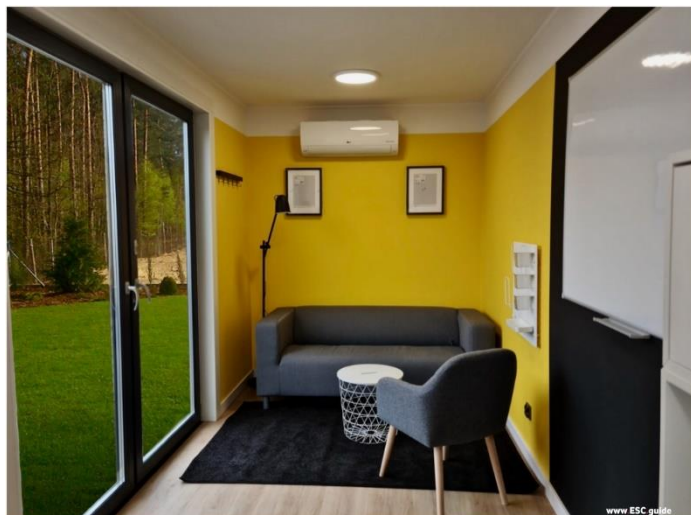

SPECIFICATION

- **Area:** 15 m² outside, 12 m² inside
- **Outside dimensions:** length 6.1 m, width 2.5 m, height 2.9 m
- **Internal dimensions:** length 5.7 m, width 2.1 m, height 2.5 m
- **Isolation:** 10 cm PIR
- **Windows:** PVC, three-glass
- **Heating/cooling:** A/C with warming function
- **Facade:** painted
- **Roof:** painted
- **Layout:** open plan
- **3-year guarantee**