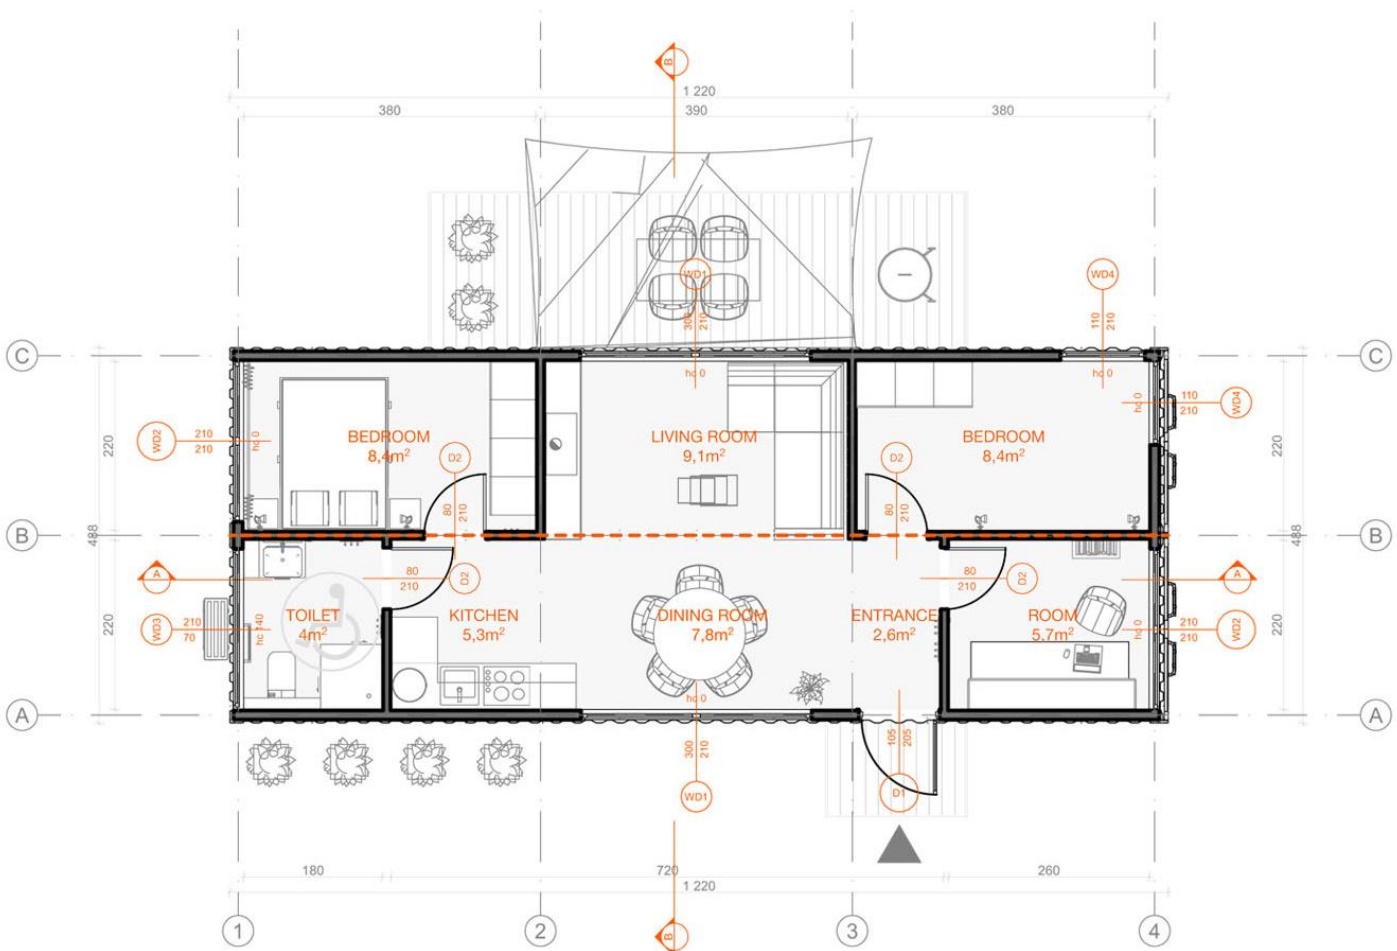

The layout has been designed to maximize all the available space. Lots of smart solutions, cozy design, and brightness make it a perfect solution for you.

**SPECIFICATION**

- **Area:** 15 m<sup>2</sup> outside, 12 m<sup>2</sup> inside
- **Outside dimensions:** length 6.1 m, width 2.5 m, height 2.9 m
- **Internal dimensions:** length 5.7 m, width 2.1 m, height 2.5 m
- **Isolation:** 12 cm PIR
- **Windows:** PVC, three-glass
- **Heating/cooling:** A/C with warming function
- **Facade:** painted
- **Roof:** painted
- **Layout:** open plan
- **3-year guarantee**

## SPECIFICATION

- **Area:** 60 m<sup>2</sup> outside, 52 m<sup>2</sup> inside
- **Outside dimensions:** length 12.2 m, width 5.0 m, height 2.9 m
- **Internal dimensions:** length 11.9 m, width 4.6 m, height 2.5 m
- **Isolation:** 12 cm PIR
- **Windows:** PVC, three-glass
- **Heating/cooling:** A/C with warming function and infrared ceiling panels
- **Facade:** painted
- **Roof:** painted
- **Layout:** Separate bedroom and bathroom, living room with a kitchenette, hall
- **3-year guarantee**