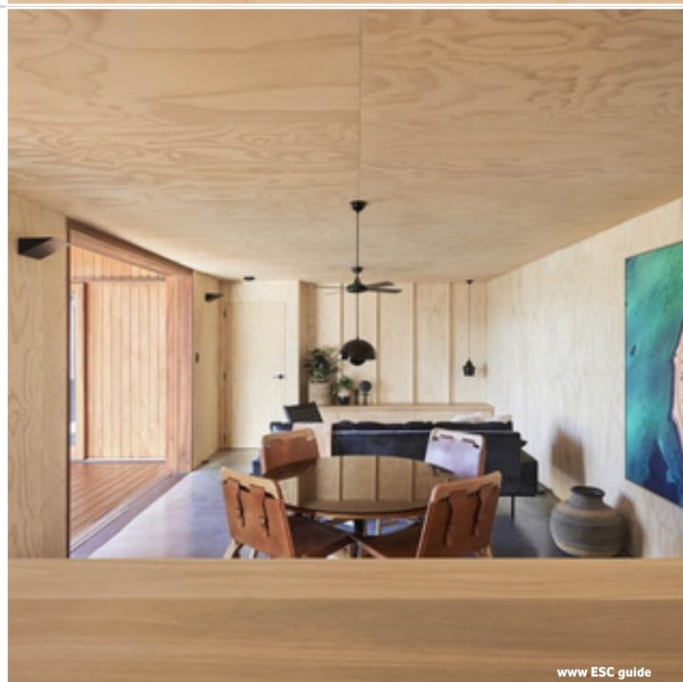

WALLS & CEILING

WE HAVE TWO ALTERNATIVES

ALTERNATIVE 1
Birch plywood