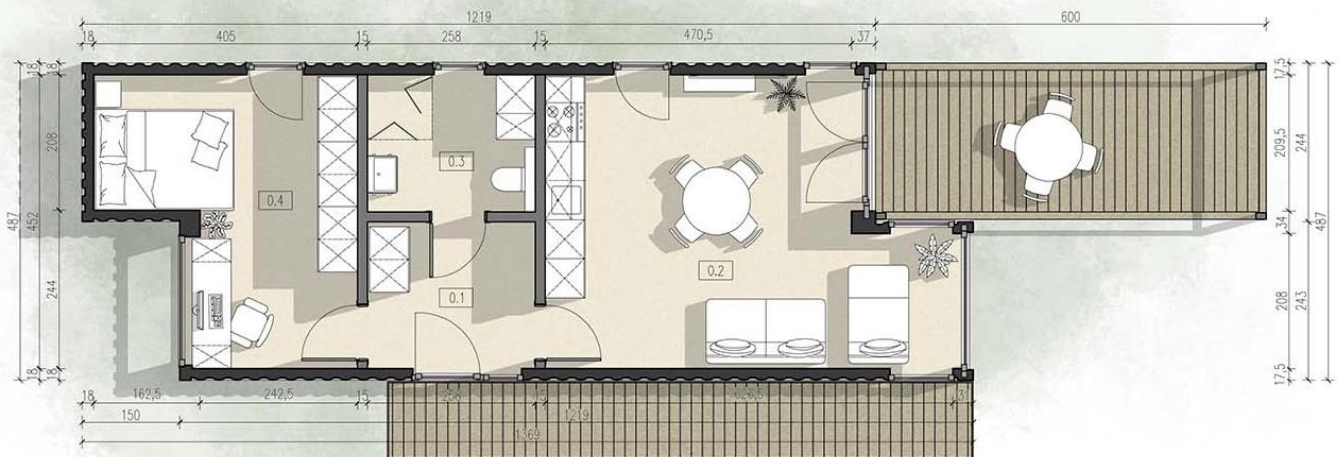

SPECIFICATION

- **Area:** 60 m² outside, 52 m² inside
- **Outside dimensions:** length 12.2 m, width 5.0 m, height 2.9 m
- **Internal dimensions:** length 11.9 m, width 4.6 m, height 2.5 m
- **Isolation:** 12 cm PIR
- **Windows:** PVC, three-glass
- **Heating/cooling:** A/C with warming function and infrared ceiling panels
- **Facade:** painted
- **Roof:** painted
- **Layout:** Separate bedroom and bathroom, living room with a kitchenette, hall
- **3-year guarantee**

Room schedule

0.1	Hall	5,83 m²
0.2	Living room + kitchen	25,19 m²
0.3	Bathroom	5,44 m²
0.4	Bedroom + office	14,80 m²
		51,26 m²

MOMO lagom
Container house