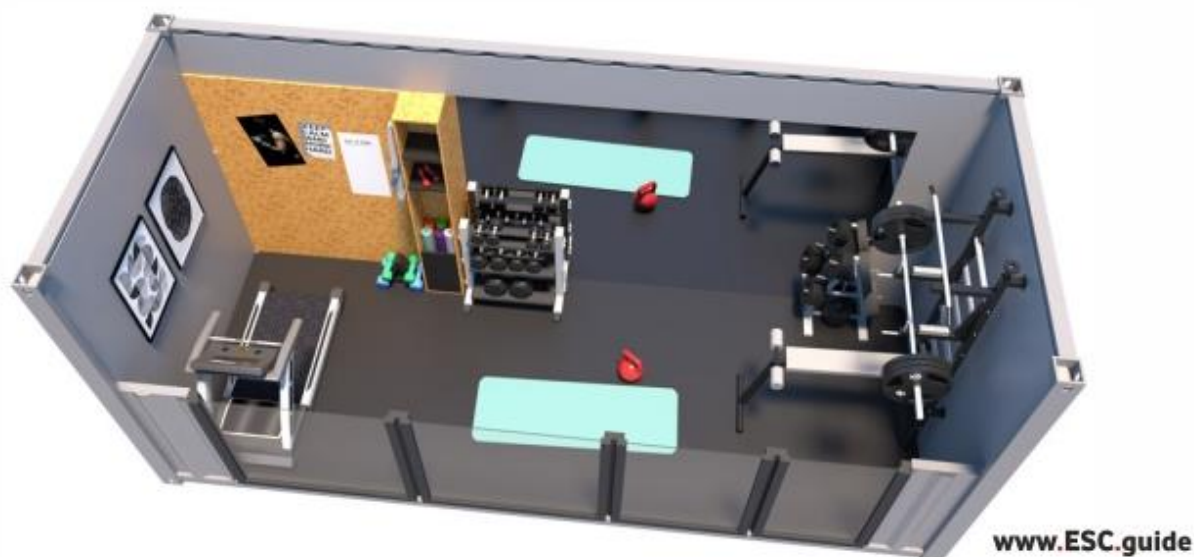

2.2. MOMO Hercules – Container GYM

DIMENSION 15m² 2.5×6.1m

PRICE FROM 26.900 EUR

<https://www.esc.guide/post/momo-hercules>