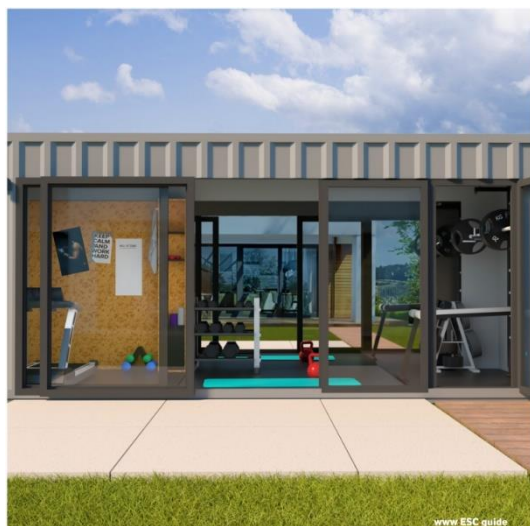

Not enough space for your own gym or yoga studio? It seems we may have a solution for you!

It's a great alternative to a regular gym. You can easily invite your friends and work out at home.

It's based on a 20 feet long HC shipping container. Thanks to that we can keep its industrial look. From the outside, it's a stylish little building painted any color you want – a color of your choice that will let it blend into every garden.

Thanks to the big windows and open layout, MOMO Hercules offers unique spaciousness. You will be able to place your favorite gym equipment or enjoy a yoga session without any compromises! Good isolation and installed A/C with a heating function will allow you to use it all year long.