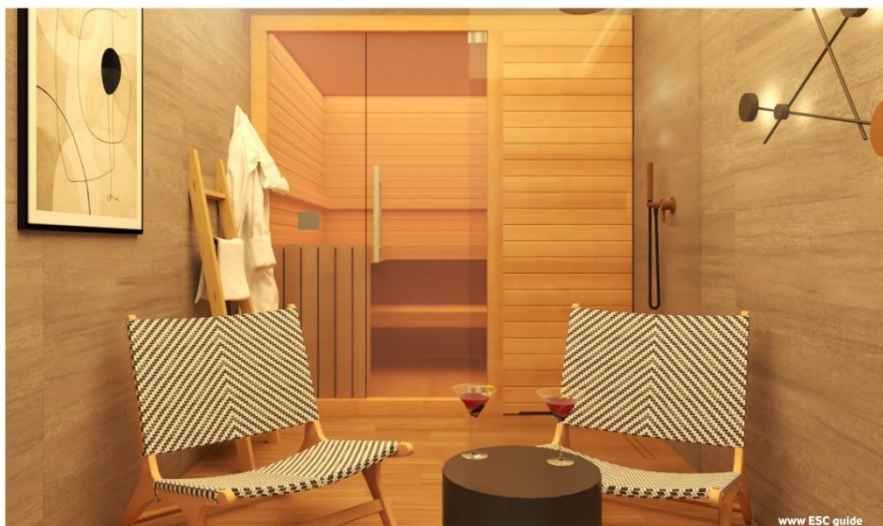

2.4. MOMO Phoenix – Container Sauna

DIMENSION 15m² 2.5×6.1m

PRICE FROM **30.500 EUR**

<https://www.esc.guide/post/momo-phoenix>

www.ESC.guide

Not enough space for a sauna? Aren't you satisfied with using a public one? This finished sauna is a perfect solution for you!

It's based on a 20 feet long HC shipping container. Thanks to that we can keep its industrial look. From the outside, it's a stylish little building painted any color you want – a color of your choice that will let it blend into every garden.

Nicely designed wooden interior, cozy lighting, and industrial exterior look make it very stylish and unique! It's equipped with a traditional dry sauna with all the amenities, walk-in shower and resting area. Perfect to use all year round. Thanks to the compact dimensions, you can easily find a place in your garden to place it there. Just plug and enjoy!