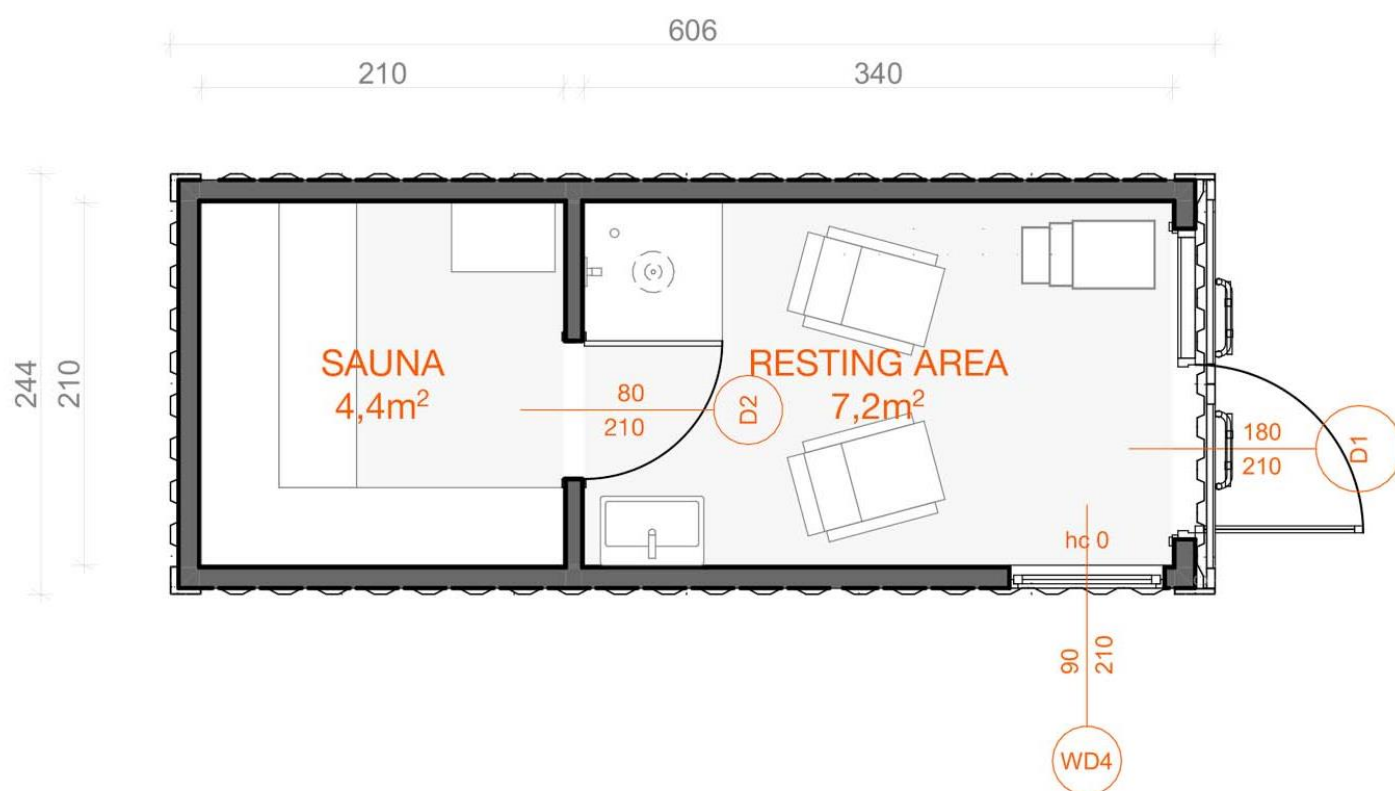

**SPECIFICATION**

- **Area:** 15 m<sup>2</sup> outside, 12 m<sup>2</sup> inside
- **Outside dimensions:** length 6.1 m, width 2.5 m, height 2.9 m
- **Internal dimensions:** length 5.7 m, width 2.1 m, height 2.5 m
- **Isolation:** 10 cm PIR
- **Windows:** PVC, three-glass
- **Heating/cooling:** A/C with warming function
- **Facade:** painted
- **Roof:** painted
- **Layout:** open plan 3-year guarantee

The layout has been designed to maximize all the available space. Lots of smart solutions, cozy design, and brightness make it a perfect solution for you.

**SPECIFICATION**

- **Area:** 15 m<sup>2</sup> outside, 12 m<sup>2</sup> inside
- **Outside dimensions:** length 6.1 m, width 2.5 m, height 2.9 m
- **Internal dimensions:** length 5.7 m, width 2.1 m, height 2.5 m
- **Isolation:** 12 cm PIR
- **Windows:** PVC, three-glass
- **Heating/cooling:** A/C with warming function
- **Facade:** painted
- **Roof:** painted
- **Layout:** open plan
- **3-year guarantee**

## 2.4. MOMO Phoenix – Container Sauna

**DIMENSION** 15m<sup>2</sup> 2.5×6.1m

**PRICE FROM** **30.500 EUR**

<https://www.esc.guide/post/momo-phoenix>

[www.ESC.guide](http://www.ESC.guide)

Not enough space for a sauna? Aren't you satisfied with using a public one? This finished sauna is a perfect solution for you!

## SPECIFICATION

- **Area:** 15 m<sup>2</sup> outside, 12 m<sup>2</sup> inside
- **Outside dimensions:** length 6.1 m, width 2.5 m, height 2.9 m
- **Internal dimensions:** length 5.7 m, width 2.1 m, height 2.5 m
- **Isolation:** 10 cm PIR
- **Windows:** PVC, three-glass
- **Heating/cooling:** A/C with warming function
- **Facade:** painted
- **Roof:** painted
- **Layout:** open plan 3-year guarantee