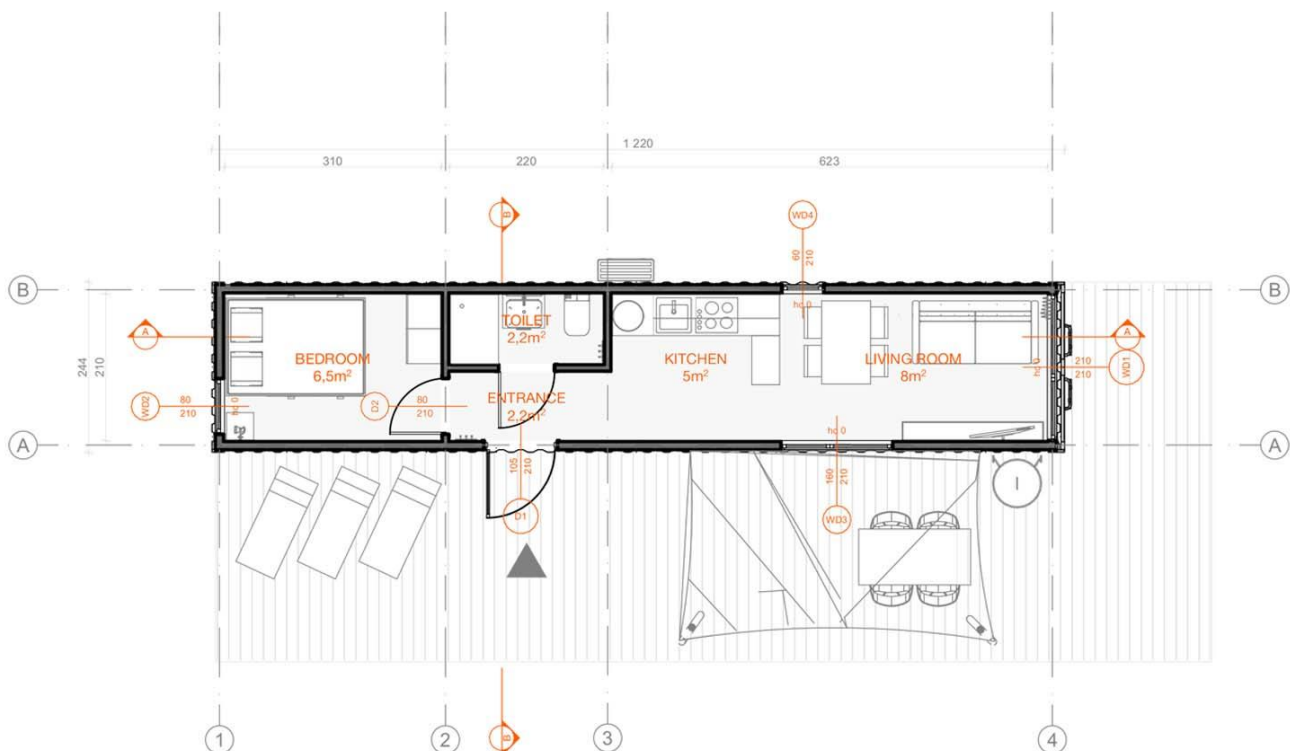

The layout has been designed to maximize all the available space. Lots of smart solutions, cozy design, and brightness make it a perfect solution for you.

**SPECIFICATION**

- **Area:** 15 m<sup>2</sup> outside, 12 m<sup>2</sup> inside
- **Outside dimensions:** length 6.1 m, width 2.5 m, height 2.9 m
- **Internal dimensions:** length 5.7 m, width 2.1 m, height 2.5 m
- **Isolation:** 12 cm PIR
- **Windows:** PVC, three-glass
- **Heating/cooling:** A/C with warming function
- **Facade:** painted
- **Roof:** painted
- **Layout:** open plan
- **3-year guarantee**

MOMO Titan is built according to the current regulations.

It's the perfect option for a holiday home, rental space, guest house or a place for your kid who wants to see what adulthood feels like in their own place.

**SPECIFICATION**

- **Area:** 30 m<sup>2</sup> outside, 25 m<sup>2</sup> inside
- **Outside dimensions:** length 12.2 m, width 2.5 m, height 2.9 m
- **Internal dimensions:** length 11.9 m, width 2.1 m, height 2.5 m
- **Isolation:** 12 cm PIR
- **Windows:** PVC, three-glass
- **Heating/cooling:** A/C with warming function and electric wall heaters
- **Facade:** painted
- **Roof:** painted
- **Layout:** Separate bedroom and bathroom, living room with a kitchenette, hall 3-year guarantee