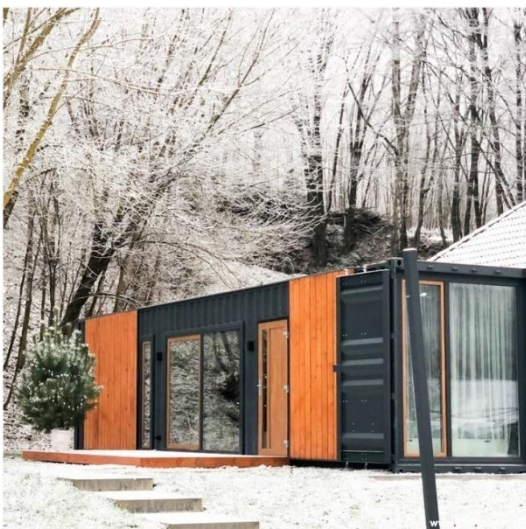

The dark facade combined with the contrasting wooden cladding makes this tiny home very stylish and unique. Its compact size and spacious layout are exactly what you are looking for!

The huge windows let in a lot of natural light and give you a feeling of being connected to nature. It's a great whole-year-round object. MOMO Leo is built according to the current regulations.

It's the perfect option for a holiday home, rental space, guest house or a place for your kid who wants to see what adulthood feels like in their own place.