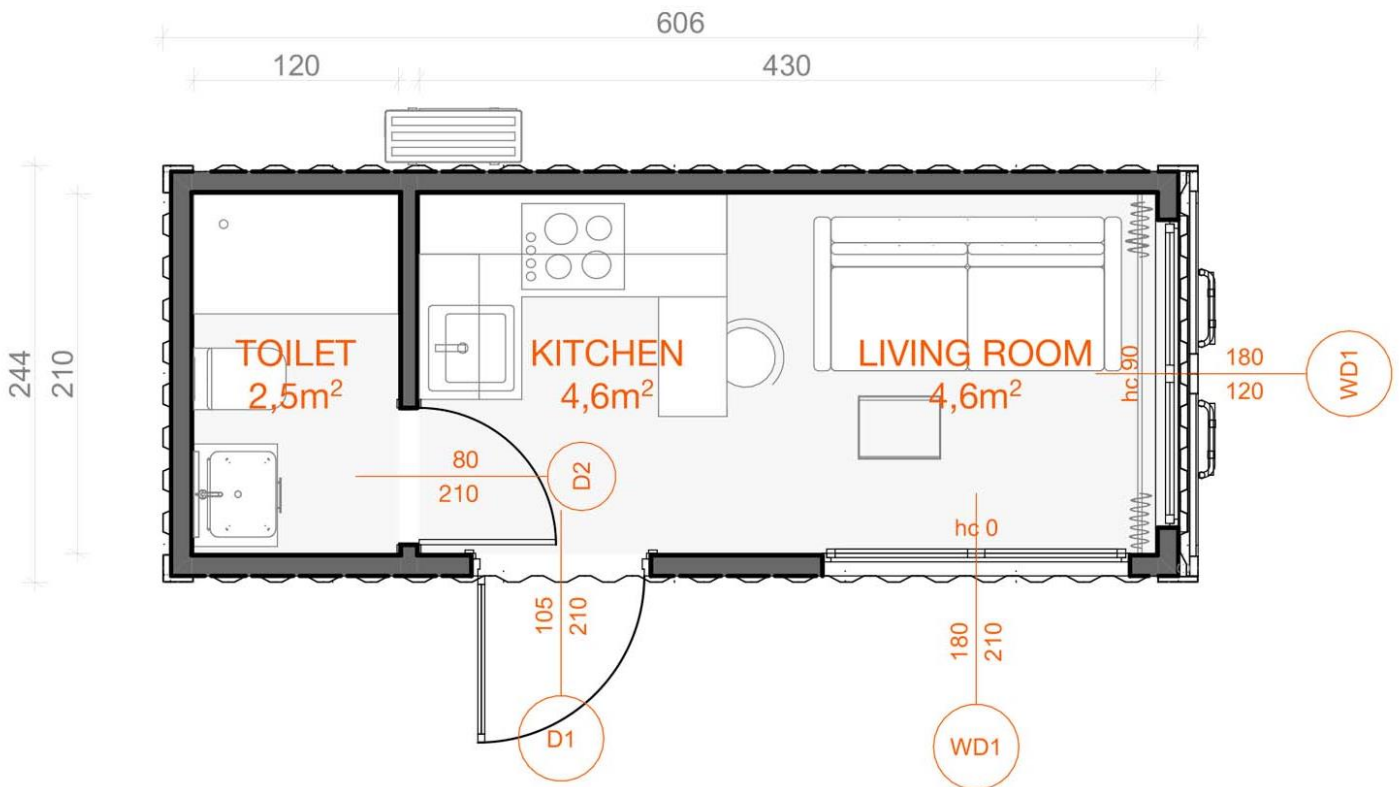

## SPECIFICATION

- **Area:** 15 m<sup>2</sup> outside, 12 m<sup>2</sup> inside
- **Outside dimensions:** length 6.1 m, width 2.5 m, height 2.9 m
- **Internal dimensions:** length 5.7 m, width 2.1 m, height 2.5 m
- **Isolation:** 10 cm PIR
- **Windows:** PVC, three-glass
- **Heating/cooling:** A/C with warming function
- **Facade:** painted
- **Roof:** painted
- **Layout:** open plan
- **3-year guarantee**

**SPECIFICATION**

- **Area:** 15 m<sup>2</sup> outside, 12 m<sup>2</sup> inside
- **Outside dimensions:** length 6.1 m, width 2.5 m, height 2.9 m
- **Internal dimensions:** length 5.7 m, width 2.1 m, height 2.5 m
- **Isolation:** 10 cm PIR
- **Windows:** PVC, three-glass
- **Heating/cooling:** A/C with warming function
- **Facade:** painted
- **Roof:** painted
- **Layout:** open plan 3-year guarantee

## 2.3. MOMO Lupus – Container House

**DIMENSION** 15m<sup>2</sup> 6,1×2,5m

**PRICE FROM** 29.000 EUR

<https://www.esc.guide/post/momo-lupus>

Tiny home of your dreams! An amazing way to host your guests, a summer or winter cabin in your favorite holiday spot or just a rental home.

The layout has been designed to maximize all the available space. Lots of smart solutions, cozy design, and brightness make it a perfect solution for you.

**SPECIFICATION**

- **Area:** 15 m<sup>2</sup> outside, 12 m<sup>2</sup> inside
- **Outside dimensions:** length 6.1 m, width 2.5 m, height 2.9 m
- **Internal dimensions:** length 5.7 m, width 2.1 m, height 2.5 m
- **Isolation:** 12 cm PIR
- **Windows:** PVC, three-glass
- **Heating/cooling:** A/C with warming function
- **Facade:** painted
- **Roof:** painted
- **Layout:** open plan
- **3-year guarantee**